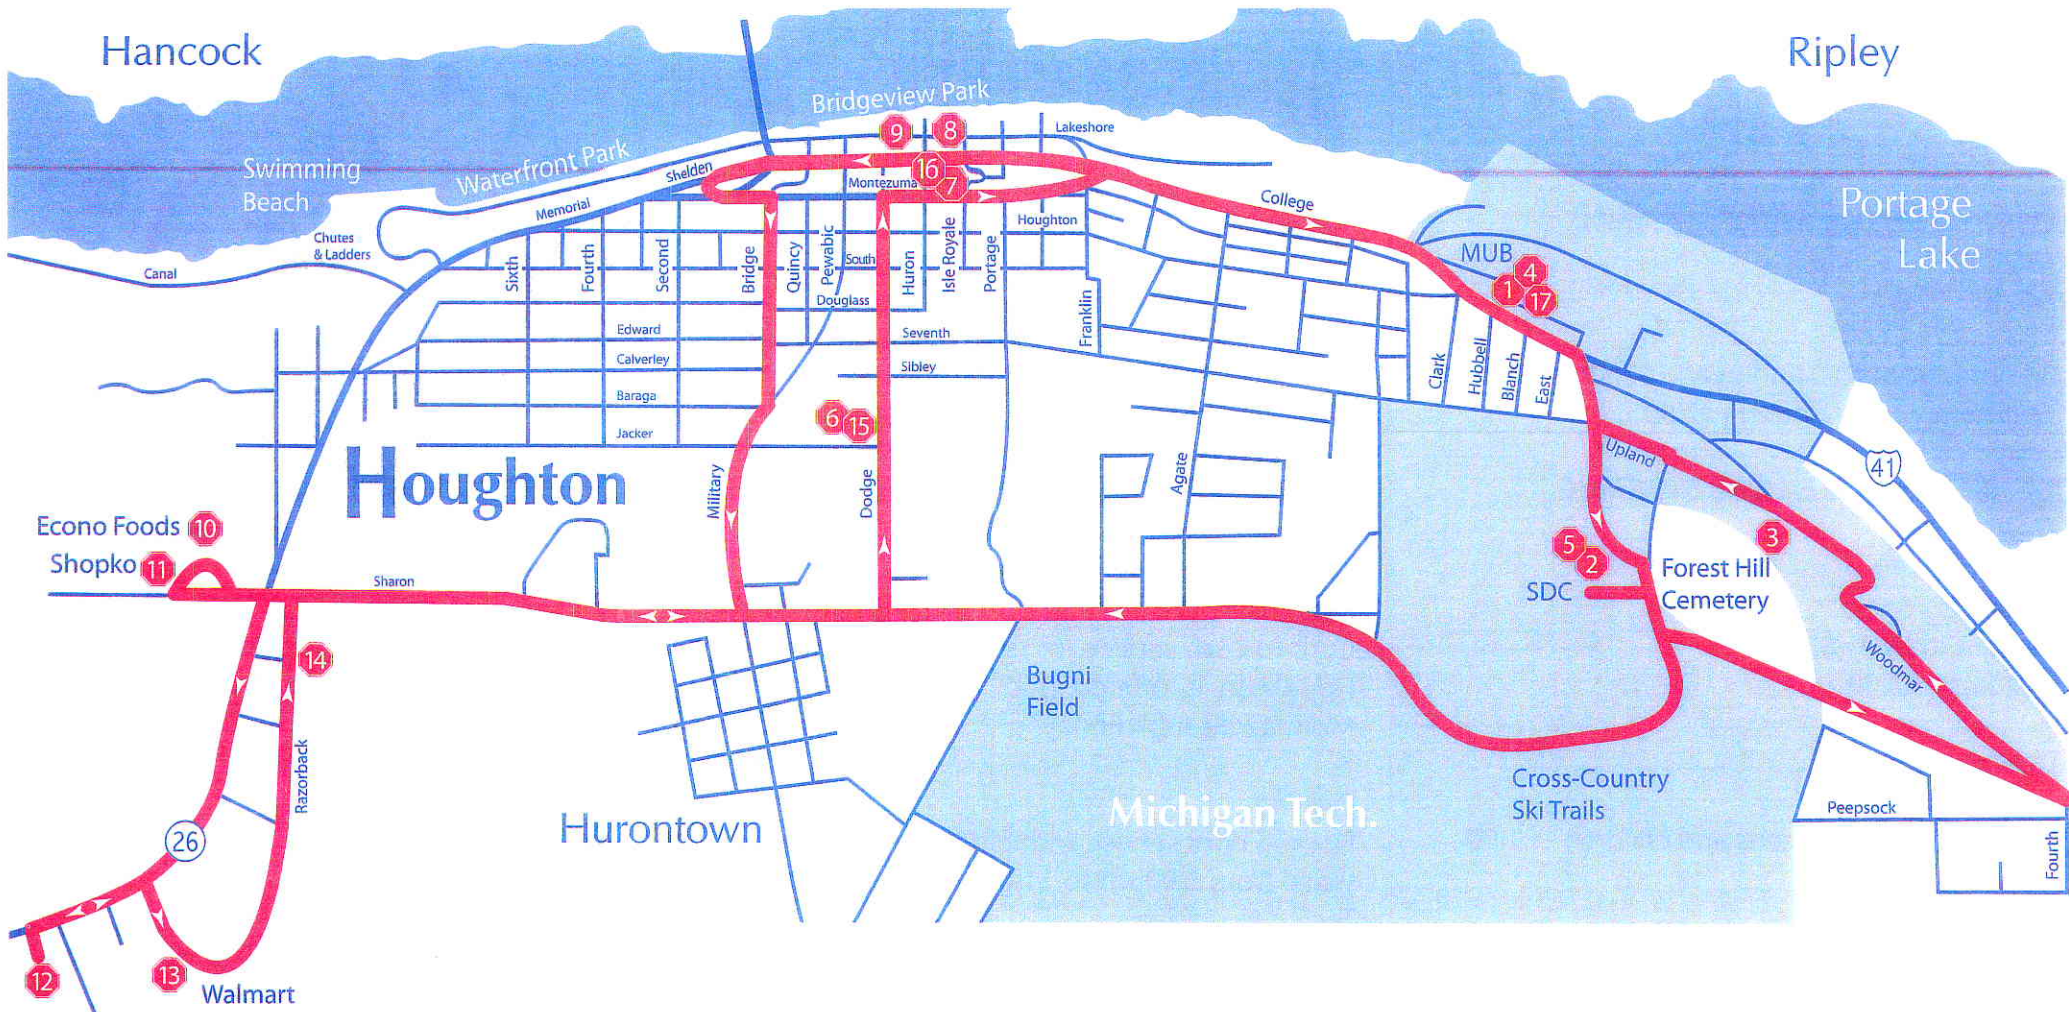

The Houghton Motor Transit Line is a city operated bus system which has many different services to offer residents and visitors. All buses are equipped with wheelchair lifts.

Downtowner Service:

This one hour route between Michigan Technological University and The Copper Country Mall features convenient scheduled stops and can be flagged down anywhere along its route.

Hours of operation are 10:00am to 5:00pm.

Demand Service:

Daytime

Curb to curb service for residents of the City of Houghton is offered from 7:00am to 5:00pm Monday through Friday.

Evening

Door to door service within the city limits is provided from 5:00pm to 11:00pm while Michigan Tech is in session

A Tradition
of Excellence
and Convenience

482-6092

Downtowner Route Schedule:

1 hour route, time is shown in minutes after the hour.

All times are approximate.

Location	Time
1 Memorial Union	:05
2 SDC	:07
3 Heights	:09
4 Memorial Union	:15
5 SDC	:18
6 Arbor Green	:23
7 Heritage Manor	:25

Location	Time
8 City Center	:27
9 Lode Theater	:28
10 Econo Foods	:34
11 Shopko	:35
12 Copper Country Mall	:38
13 Walmart	:40
14 Blockbuster Area	:43

Location	Time
15 Arbor Green	:47
16 Heritage Manor	:49
17 Memorial Union	:52